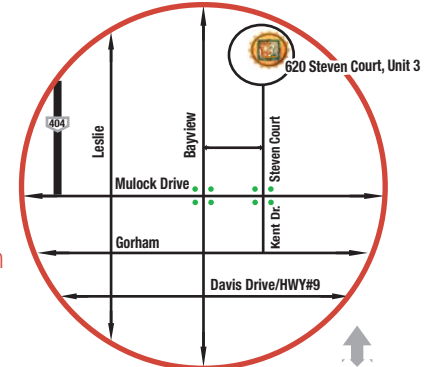

# Sangha Chi Yoga Studio Healing Centre

Hatha Yoga  
 Healing Hatha Yoga  
 Meditation

*Yoga for health and happiness*

Registration ongoing

Yoga information call Jan - 289-231-4778  
 Judo information call Rich - 289-231-4738  
 Unity information call - 905-830-0331